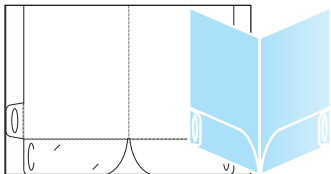

FINE PAPERS 18 X 12 FORMATS

Door Hanger 4-up
4 x 10

Gift Box 2-up
6.85 x 3.55 x 1.1

Golf Ball Sleeve 2-up
5 x 1.7 x 1.7

Greeting Card 2-up
5 x 7

Table Tent 2-up
9 x 4 x 2.6

4 x 4 Box 1-up
4 x 4 x 4

Pocket Folder Two Part Set: includes Scored Folder and pre-taped Pockets

FINE PAPERS 20.5 X 14.33 FORMATS

Pocket Folder Button Tab
8.75 x 11.25, 3 inch pockets

Pocket Folder Tape Tab
8.75 x 11.25, 3 inch pockets

Wine Bottle Box
3.23 x 3.23 x 13.125

FINE PAPERS 20 X 28 FORMATS

Wine Bottle Box 2-up
3.23 x 3.23 x 13.125