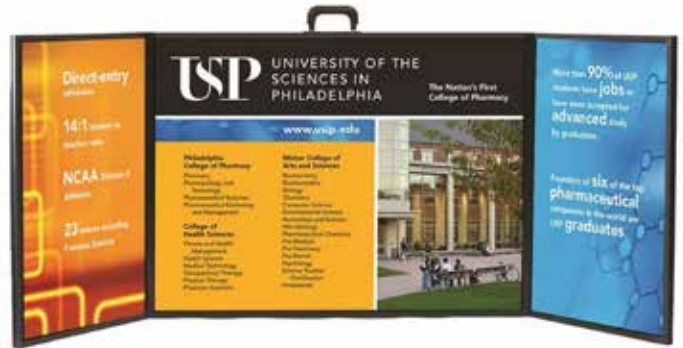

Voyager Tabletop Folding Panel Stands

- Briefcase style tabletop display
- Rigid, thermos-formed ABS exterior and a black, hook and loop compatible fabric

Mini Open: 48" w x 17.625" h
Panel Main: 23.625" w x 17.625" h
Panels Side: 2 @ 11.625" w x 17.625" h ea
Hardware Only: $217
Carry Bag: $47.00

Maxi Open: 48" w x 23.625" h
Panel Main: 23.625" x 23.625"
Panels Side: 2 @ 11.625" x 23.625" ea
Hardware Only: $304
Carry Bag: $50.00

Supreme Open: 63" w x 23.625" h
Panel Main: 31.625" w x 23.625" h
Panels Side: 2 @ 15.625" w x 23.625" h ea
Hardware Only: $431
Carry Bag: $55.00