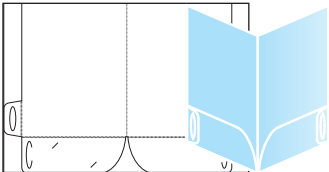

FINE PAPERS 18 X 12 FORMATS

Door Hanger 4-up
4 x 10

Gift Box 2-up
6.85 x 3.55 x 1.1

Golf Ball Sleeve 2-up
5 x 1.7 x 1.7

Greeting Card 2-up
5 x 7

Table Tent 2-up
9 x 4 x 2.6

4 x 4 Box 1-up
4 x 4 x 4

Pocket Folder Two Part Set: includes Scored Folder and pre-taped Pockets

FINE PAPERS 20.5 X 14.33 FORMATS

Pocket Folder Button Tab
8.75 x 11.25, 3 inch pockets

Pocket Folder Tape Tab
8.75 x 11.25, 3 inch pockets

Wine Bottle Box
3.23 x 3.23 x 13.125

FINE PAPERS 20 X 28 FORMATS

Wine Bottle Box 2-up
3.23 x 3.23 x 13.125