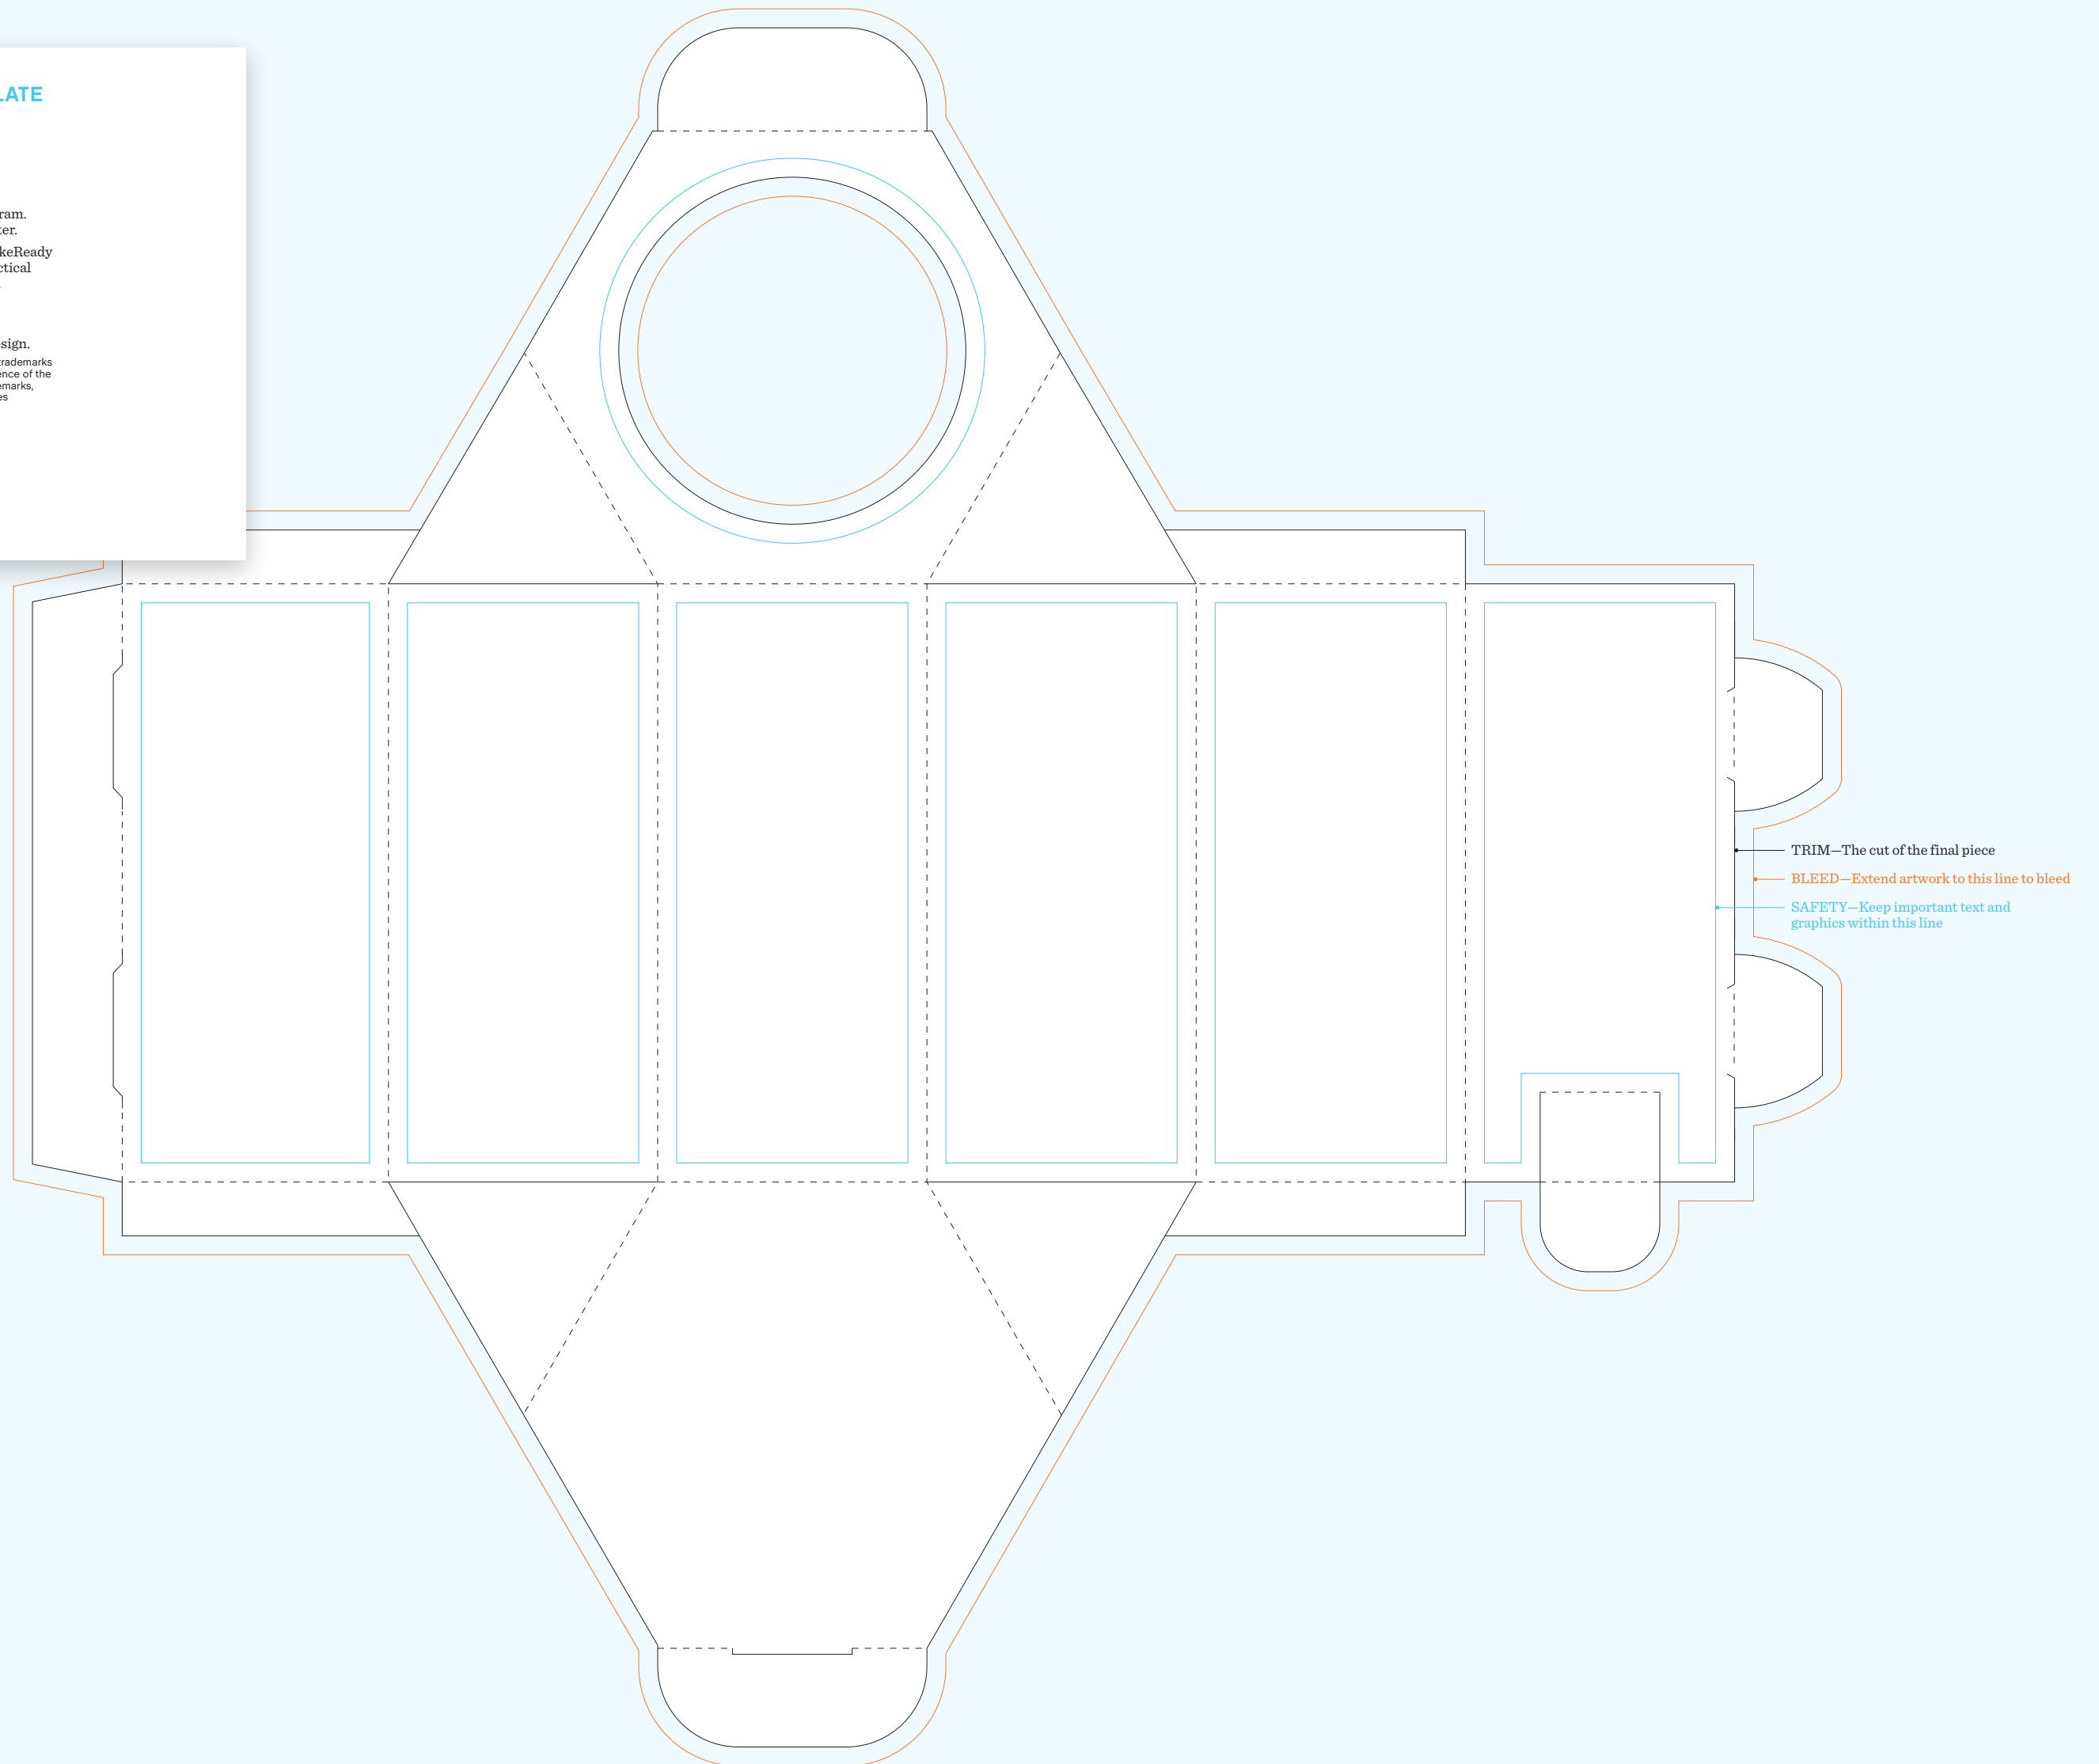

MOHAWK DIMENSIONAL TEMPLATE

Pencil Cup

SHEET SIZE 18 X 12 INCHES

CUP SIZE 5.5 X 4.25 INCHES

Use this template as a base layer in your design program.
Turn this base layer off when submitting file to printer.

This template is provided as part of the Mohawk MakeReady service platform. Mohawk MakeReady provides practical tools and actionable information for digital printers.

Mohawk® and the corporate logo are proprietary trademarks of Mohawk Fine Papers Inc.

© 2013 All rights reserved concept and structural design.

mohawk

mohawkconnects.com

TRIM—The cut of the final piece

BLEED—Extend artwork to this line to bleed

SAFETY—Keep important text and graphics within this line