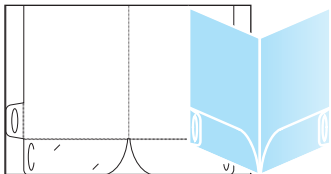

FINE PAPERS 20.5 X 14.33 FORMATS

Pocket Folder Button Tab
8.75 x 11.25, 3 inch pockets